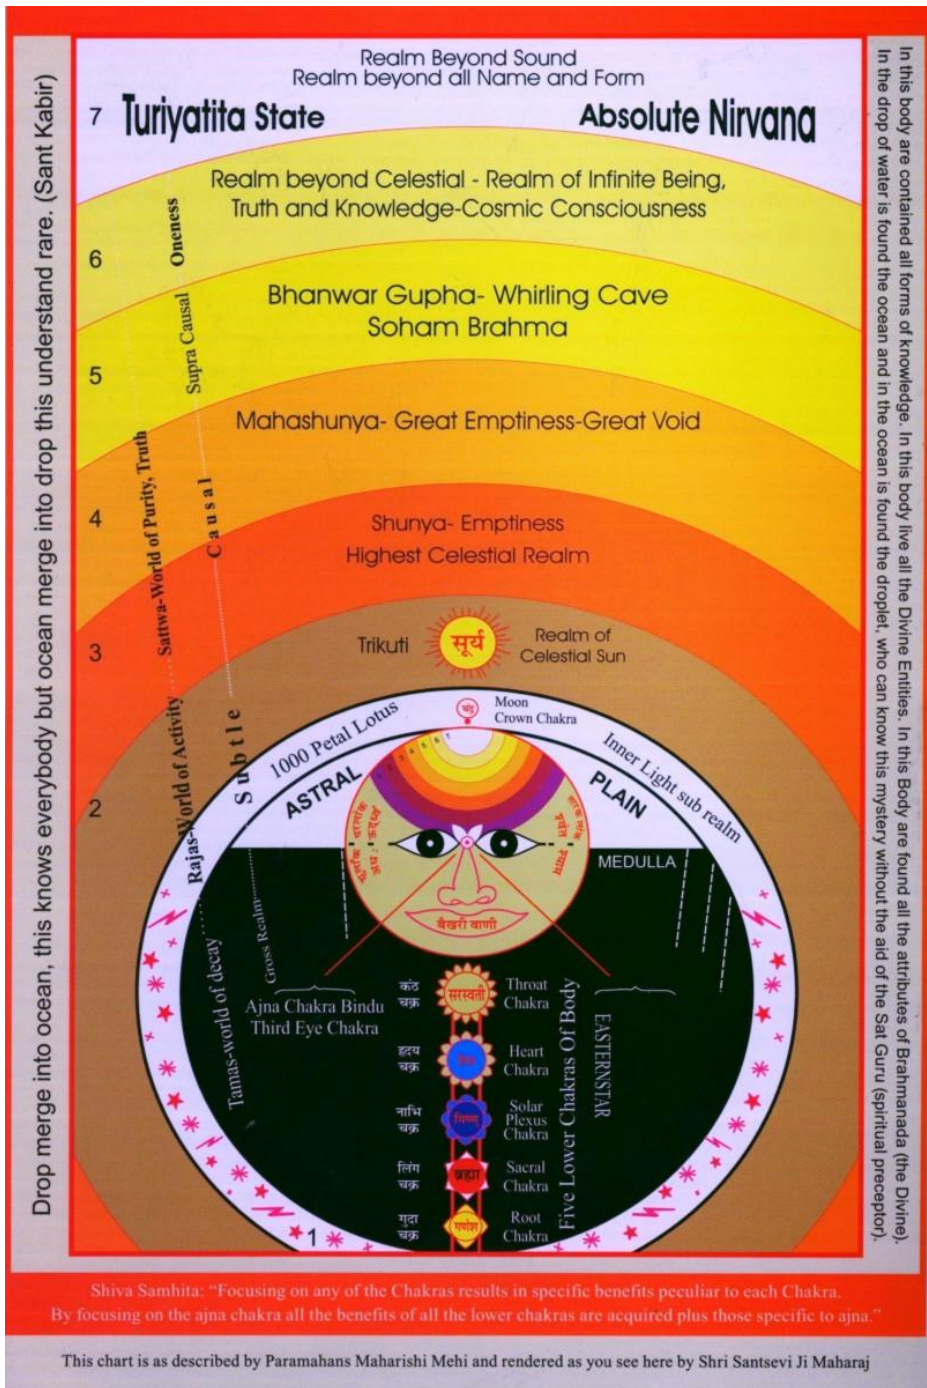

&

&

The Grand Hierarchy of Creation			
No. of Petals	Names of the levels, stages, regions or planes of consciousness		
	Anami Agam Alakh Sat Lok	Nameless Inaccessible Imperceptible True Region	GOD
Brahmanda	2	Bhanwar gupha Sohang	Whirling cave I am He
	16	Maha sunn	Great darkness
	12	Achint dip	
	8	Parbrahm (upper)	Beyond Brahm
	6	Parbrahm (lower) Daswan Dwar	Tenth door
	4	Trikuti (upper)	Three peaks Universal Mind
Anda	2	Trikuti (lower)	Three peaks Universal Mind
	16	Set sunn	White void
	12	Sahans dal kawal Sahasrara	Thousand petalled lotus
	8	Asht dal kawal Tisra Til	Eight petalled lotus Third eye
	6	Khat dal kawal	Six petalled lotus
	4	Antahkarana	Inner organ Instrument of thought
Pinda	2	Ajna Do dal kawal	Eye centre Two petalled lotus
	16	Vishuddha	Throat centre
	12	Hridaya	Heart centre
	8	Manipuraka Nabhi	Navel centre
	6	Svadhishthana	Genital centre
	4	Muladhara Guda	Rectal centre

Spiritual  
Planes

Maha Pralaya

Casual  
Planes

Astral  
Planes

Pralaya

Physical  
Plane

Physical death

&

# THE GRAND SCHEME OF ALL CREATION

8	Regions		<b>ANAMI LOK</b> <i>The Nameless Region</i>	Planes of the  Five Charged Words
7	of		<b>AGAM LOK</b> <i>The Inaccessible Region</i>	
6	all		<b>ALAKH LOK</b> <i>The Invisible Region</i>	
5	Spirit	ALL LIGHT	<b>SACH KHAND</b> <i>The True Home</i>	
4	SPIRIT MATTER		<b>BHANWAR GUPHA</b> <i>The Rotating Cave</i>	
			<b>MAHA SUNN</b> <i>The Great Void</i>	
3	SPIRIT MATTER		<b>DASWAN DWAR</b> <b>PARABRAHMANDA</b> <i>Supercasual Plane</i>	
2	SPIRIT MATTER		<b>TRIKUTI</b> <b>BRAMANDA</b> <i>Causal Plane</i>	
1	SPIRIT MATTER		<b>SAHANSDAL KANWAL</b> <b>ANDA</b> <i>Astral Plane</i>	
	ALL MATTER		<b>MATERIAL UNIVERSE</b> <b>PIHDA</b> <i>Physical Plane</i>	